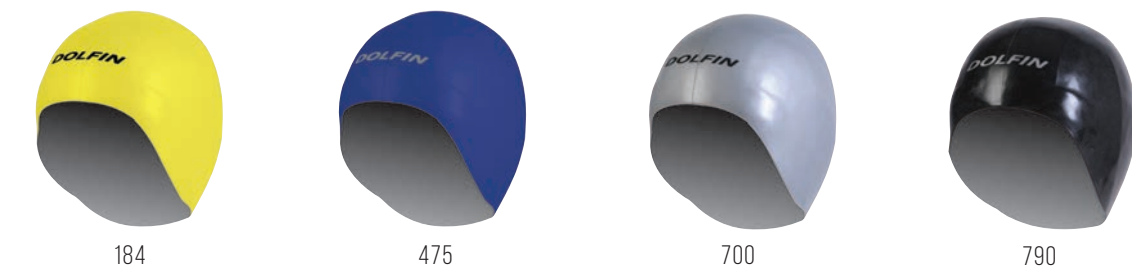

NOSE CLIP

88NC

Soft TPR and Polycarbonate (PC) Material; Provides Maximum Comfort and Seal; Keeps the Water Out of Your Nose Allowing You to Concentrate on Your Swim

Color: Available 04/01/18; Black/Blue (956)

SOLID

890SA

100% Silicone

Colors: Available 04/01/18; Light Blue (BLU), White (100), Orange (210), Red (250), Purple (290), Royal (475), Navy (490), Silver (700), Black (790)

DOME

980SA

100% Silicone

Colors: Available 04/01/18; Yellow (184), Royal (475), Silver (700), Black (790)